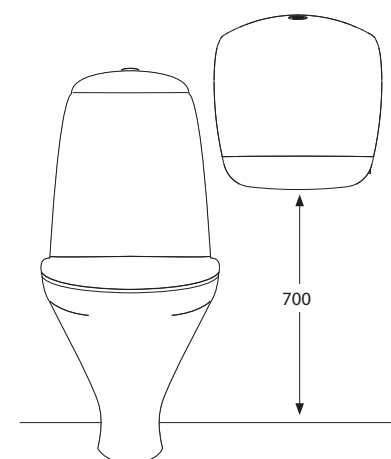

90083/92162
Katrin Gigant L Dispenser

Open with key
(Position – key needed and turn right)

Push on top
and pull cover
to open

Easy opening
(Position – turn left with key once,
then no key needed to open dispenser)

INSTALLATION GUIDE KATRIN GIGANT L DISPENSER

SCALE 1:1