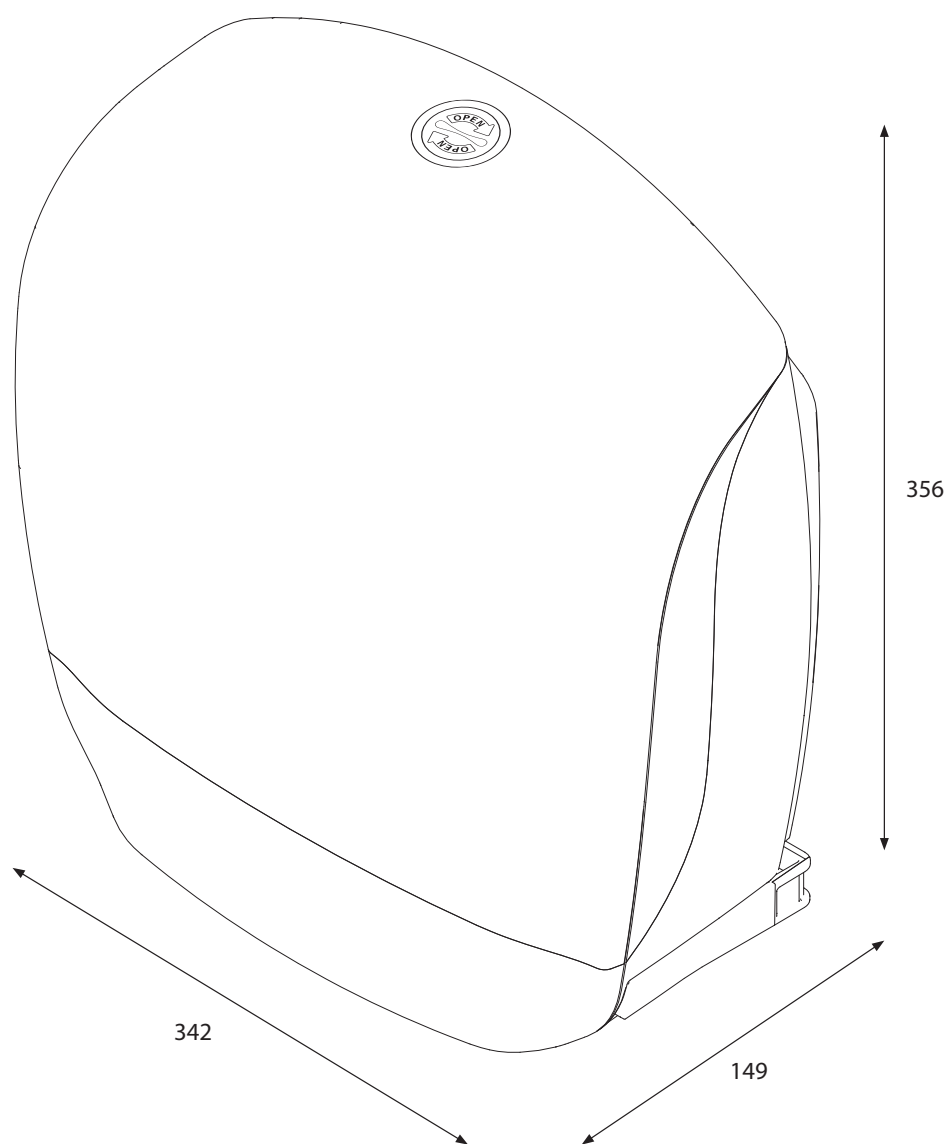

90083/92162
Katrin Gigant L Dispenser

Open with key
(Position – key needed and turn right)

Push on top
and pull cover
to open

Easy opening
(Position – turn left with key once,
then no key needed to open dispenser)

INSTALLATION GUIDE KATRIN GIGANT L DISPENSER

SCALE 1:1