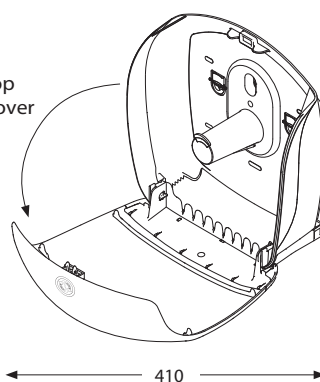

90083/92162
Katrin Gigant L Dispenser

Open with key
(Position – key needed and turn right)

Push on top
and pull cover
to open

Easy opening
(Position – turn left with key once,
then no key needed to open dispenser)

INSTALLATION GUIDE KATRIN GIGANT L DISPENSER

SCALE 1:1