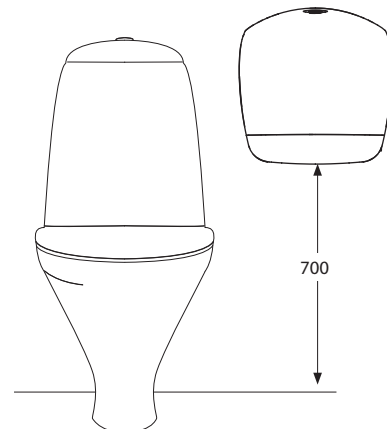

Katrin Gigant S Dispenser

Open with key
(Position – key needed and turn right)

Easy opening
(Position – turn left with key once,
then no key needed to open dispenser)

INSTALLATION GUIDE KATRIN GIGANT S DISPENSER

SCALE 1:1