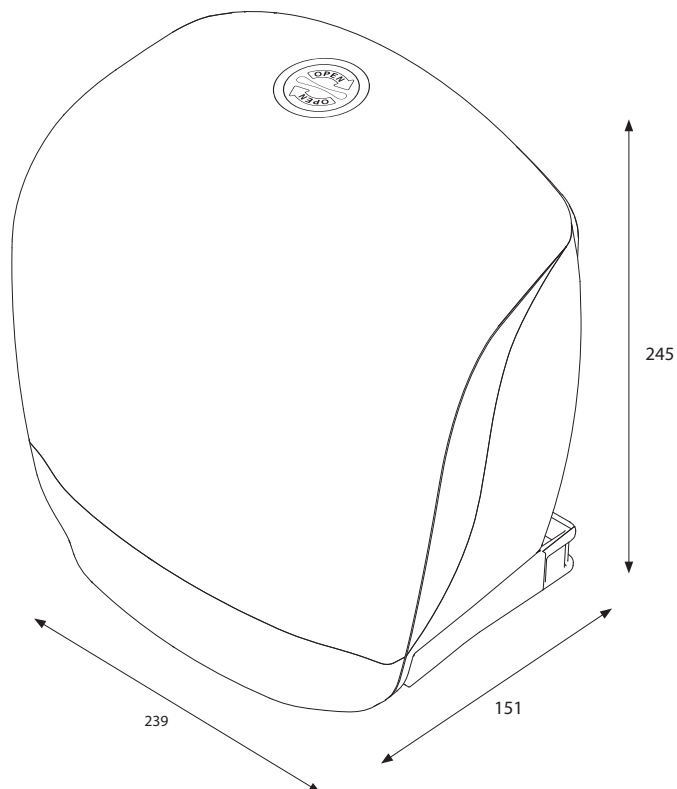

Katrin Gigant S Dispenser

Open with key
(Position – key needed and turn right)

Easy opening
(Position – turn left with key once,
then no key needed to open dispenser)

INSTALLATION GUIDE KATRIN GIGANT S DISPENSER

SCALE 1:1